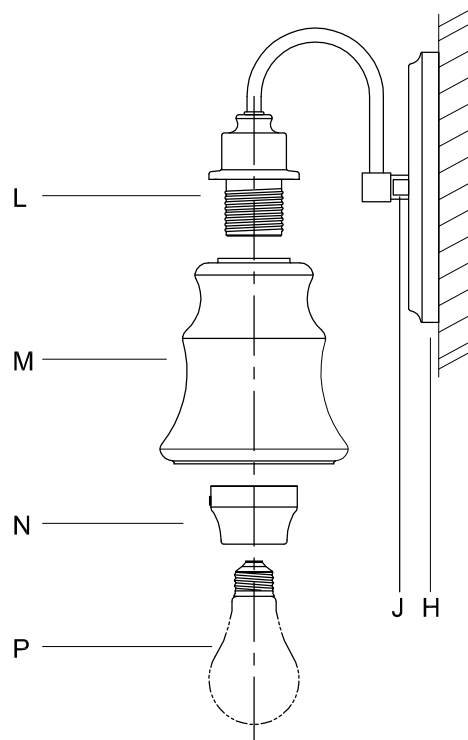

FIXTURE ASSEMBLY STEPS:

1. M,N → L
2. P → L

B, C, G & P
(NOT FURNISHED)
(NON FOURNIE)
(NO INCLUIDA)