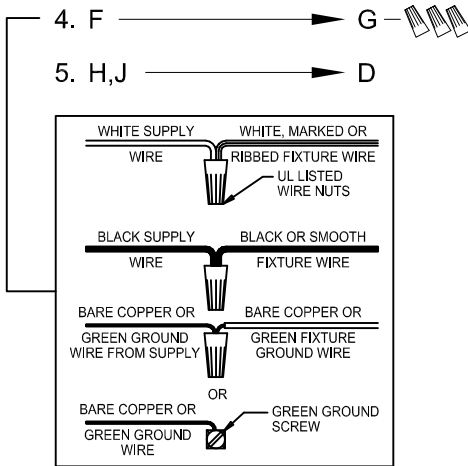

CAUTION: Read instructions carefully and turn electricity off at main circuit breaker panel before beginning installation.

300137

WARNING - If any Special Control Devices are used with this Fixture, Follow the Instructions Carefully to assure full compliance with N.E.C. requirements. If there are any questions, contact a Qualified Electrical Contractor.

CAUTION - All glass is fragile, use care when handling Glass component(s) and or Lamp(s).

CANOPY MOUNTING & WIRE CONNECTION ASSEMBLY STEPS:

1. D,E → A
2. Q → D
3. B,A → C
4. F → G
5. H,J → D

FIXTURE ASSEMBLY STEPS: