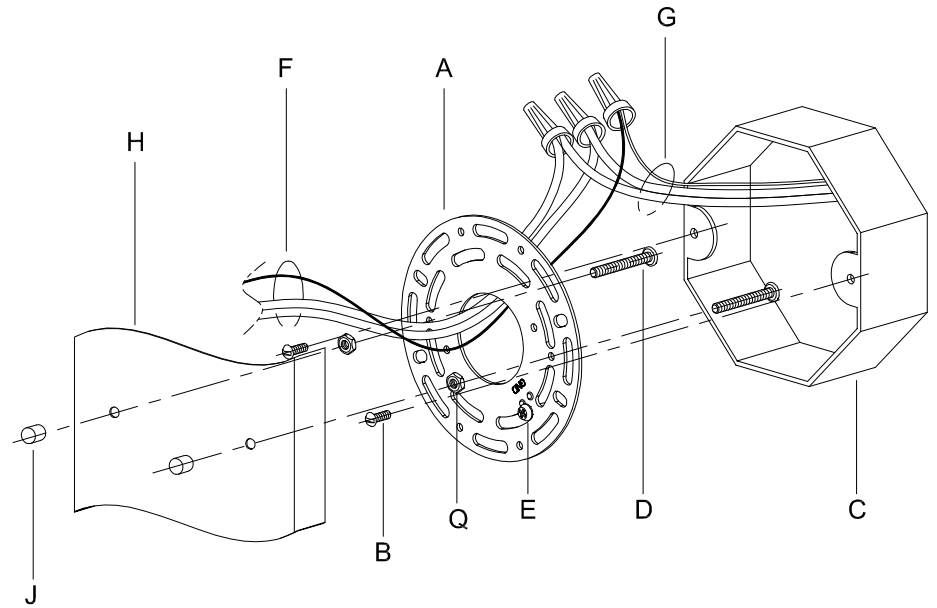

CAUTION: Read instructions carefully and turn electricity off at main circuit breaker panel before beginning installation.

300137

WARNING - If any Special Control Devices are used with this Fixture, Follow the Instructions Carefully to assure full compliance with N.E.C. requirements. If there are any questions, contact a Qualified Electrical Contractor.

CAUTION - All glass is fragile, use care when handling Glass component(s) and or Lamp(s).

CANOPY MOUNTING & WIRE CONNECTION ASSEMBLY STEPS:

1. D,E → A
2. Q → D
3. B,A → C
4. F → G
5. H,J → D

FIXTURE ASSEMBLY STEPS: