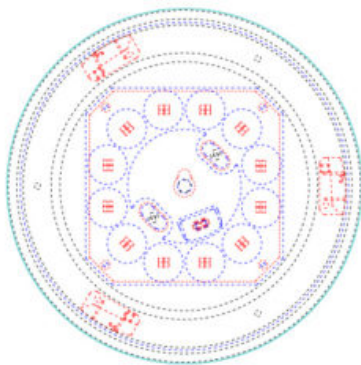

Location: _____ SPEC #: _____

Approved On: _____ Approved By: _____

Flush Mounts

Description

Felicity

Modern style with soft, seamless illumination. The Felicity LED flush-mount ceiling light brings contemporary elegance to any room. Its bold finishes are complemented by a crystal-clear acrylic edge, creating a striking yet refined contrast. The wide opal diffuser ensures smooth, even light, while energy-efficient design and durable construction provide lasting performance, blending style and practicality effortlessly.

*Features a 5CCT switch on the LED module to adjust the 5 selectable colour temperature

M21111MB

Specifications

FINISH	Matte Black
SHADE	White + Clear Acrylic
DIMENSION	Ø11" x 2 7/8"H
LAMPING	1 x 20W LED 120V
INITIAL LUMEN	2000
DELIVER LUMEN	1500
CRI(RA)	90
LED AVERAGE RATED LIFE	50,000 hours
COLOR TEMP	2700K, 3000K, 3500K, 4000K or 5000K
CANOPY COLOR	Matte Black
CANOPY SIZE	Ø10 7/8" x 1 1/8"H
LOCATION	Dry
WARRANTY	5 years Warranty on LED Board