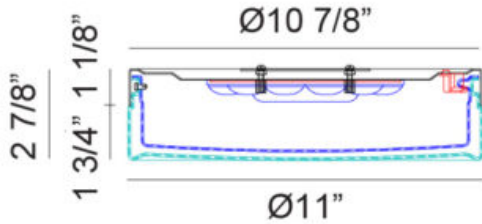

matteolighting.com
info@matteolighting.com

Toll: 1 844 628 8368
Tel: 604 560 5136

Canada: 100-1873 Forge Place Abbotsford, BC V2T 0L2
USA: 6875 Speedway Blvd. Ste 106 Las Vegas, NV 89115

Project: _____

Company: _____

Location: _____ SPEC #: _____

Approved On: _____ Approved By: _____

Flush Mounts

Description

Felicity

Modern style with soft, seamless illumination. The Felicity LED flush-mount ceiling light brings contemporary elegance to any room. Its bold finishes are complemented by a crystal-clear acrylic edge, creating a striking yet refined contrast. The wide opal diffuser ensures smooth, even light, while energy-efficient design and durable construction provide lasting performance, blending style and practicality effortlessly.

*Features a 5CCT switch on the LED module to adjust the 5 selectable colour temperature

M21111MB

Specifications

FINISH	Matte Black
SHADE	White + Clear Acrylic
DIMENSION	Ø11" x 2 7/8"H
LAMPING	1 x 20W LED 120V
INITIAL LUMEN	2000
DELIVER LUMEN	1500
CRI(RA)	90
LED AVERAGE RATED LIFE	50,000 hours
COLOR TEMP	2700K, 3000K, 3500K, 4000K or 5000K
CANOPY COLOR	Matte Black
CANOPY SIZE	Ø10 7/8" x 1 1/8"H
LOCATION	Dry
WARRANTY	5 years Warranty on LED Board

Notes