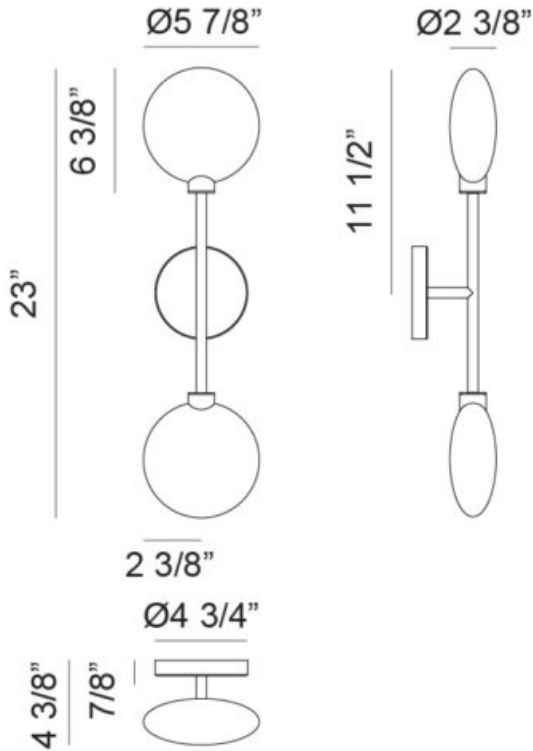

matteolighting.com
info@matteolighting.com

Toll: 1 844 628 8368
Tel: 604 560 5136

Canada: 100-1873 Forge Place Abbotsford, BC V2T 0L2
USA: 6875 Speedway Blvd. Ste 106 Las Vegas, NV 89115

Project: _____

Company: _____

Location: _____ SPEC #: _____

Approved On: _____ Approved By: _____

VANITY