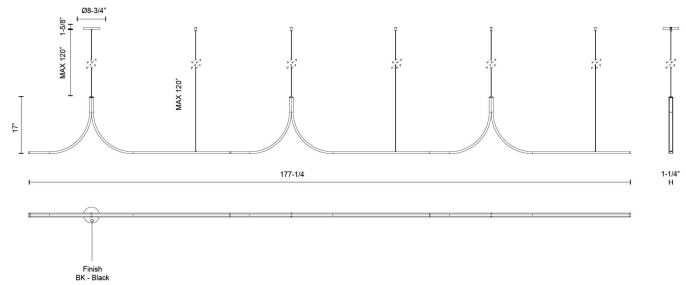

Thread 15-ft Linear Pendant

Model	Color Temperature	Wattage	Voltage	Total Lumens	Delivered Lumens	Dimmer Support (Optional, Not Included)
LP17915-UNV-010 LP17915-BK-UNV-010	3000K	90W	120-277V	7560lm	4590lm*	TRIAC/ELV/0-10V
LP17915-UNV-010-RT LP17915-BK-UNV-010-RT	3000K	90W	120-277V	7560lm	4590lm*	TRIAC/ELV/0-10V

The Thread collection by Branch Creative offers unparalleled customization, allowing you to design the perfect size and configuration for your space. With the ability to connect up to three pendants to a single LED driver—or more for a striking layered effect—Thread adapts seamlessly to your needs. Minimalist yet refined, this versatile collection adds a bespoke touch to spaces of any scale.

SPECIFICATION DETAILS

Fixture Dimensions	L177-1/4" x W1-1/4" x H17"
Canopy Dimensions	D8-3/4" x H1-5/8" -RT SKU: D4-3/4" x H5/8"
Minimum Hang Height	24"
Location	Dry
Diffuser Details	White Silicone Diffuser
Dimming Range	100% - 10%
Illumination Direction	Down
Light Source/Life	LED (50,000 hours) 90CRI
Material	Aluminum, Polymeric Material
Slopped Ceiling Adaptable	Yes
Wire Length	120"
Wire Style	Black Wire
Compliance	ETL Certified: Yes