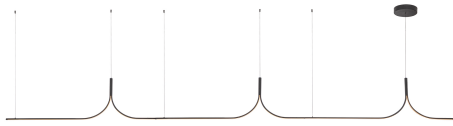

Thread 15-ft Linear Pendant

Model	Color Temperature	Wattage	Voltage	Total Lumens	Delivered Lumens	Dimmer Support (Optional, Not Included)
LP17915-UNV-010 LP17915-BK-UNV-010	3000K	90W	120-277V	7560lm	4590lm*	TRIAC/ELV/0-10V
LP17915-UNV-010-RT LP17915-BK-UNV-010-RT	3000K	90W	120-277V	7560lm	4590lm*	TRIAC/ELV/0-10V

The Thread collection by Branch Creative offers unparalleled customization, allowing you to design the perfect size and configuration for your space. With the ability to connect up to three pendants to a single LED driver—or more for a striking layered effect—Thread adapts seamlessly to your needs. Minimalist yet refined, this versatile collection adds a bespoke touch to spaces of any scale.

SPECIFICATION DETAILS

Fixture Dimensions	L177-1/4" x W1-1/4" x H17"
Canopy Dimensions	D8-3/4" x H1-5/8" -RT SKU: D4-3/4" x H5/8"
Minimum Hang Height	24"
Location	Dry
Diffuser Details	White Silicone Diffuser
Dimming Range	100% - 10%
Illumination Direction	Down
Light Source/Life	LED (50,000 hours) 90CRI
Material	Aluminum, Polymeric Material
Slopped Ceiling Adaptable	Yes
Wire Length	120"
Wire Style	Black Wire
Compliance	ETL Certified: Yes