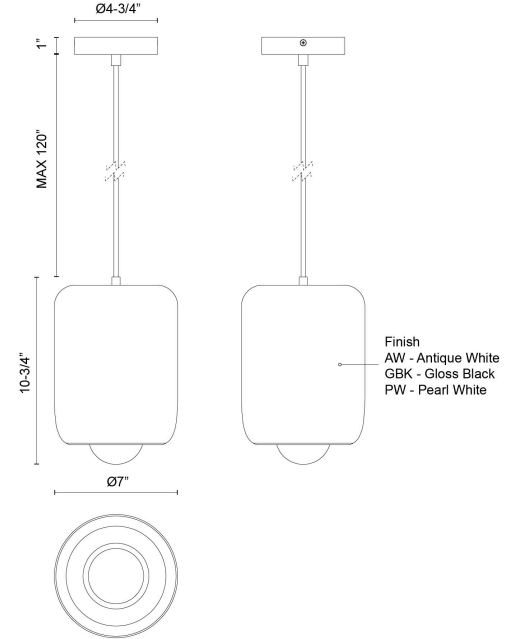

## Hayden 7-in Pendant

Model	Color Temperature	Wattage	Voltage	Total Lumens	Delivered Lumens	Dimmer Support (Optional, Not Included)
<b>PD68507-UNV</b> PD68507-AW-UNV PD68507-GBK-UNV PD68507-PW-UNV	3000K	9W	120-277V	700lm	380lm* (AW) 355lm* (GBK) 390lm* (PW)	TRIAC/ELV

### SPECIFICATION DETAILS

Fixture Dimensions	D7" x H10-3/4"
Canopy Dimensions	D4-3/4" x H1"
Minimum Hang Height	15"
Location	Dry
Dimming Range	100% - 10%
Glass Details	Opal Glass
Illumination Direction	Down
Light Source/Life	LED (50,000 hours) 90CRI
Material	Aluminum, Steel, Glass
Sloped Ceiling Adaptable	Yes
Wire Length	120"
Wire Style	White Braided (AW) Black Braided (GBK) White Braided (PW)
Compliance	<b>ETL Certified:</b> Yes <b>CEC Title 24:</b> Yes