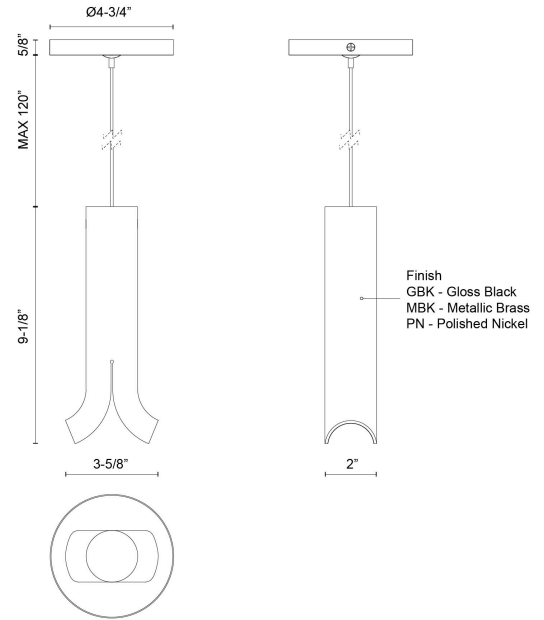

Husk 9-in Pendant

| Model | Color Temperature | Wattage | Voltage | Total Lumens | Delivered Lumens | Dimmer Support (Optional, Not Included) |
|--|-------------------|---------|---------|--------------|---|---|
| PD89709 PD89709-GBK PD89709-MRB PD89709-PN | 3000K | 7W | 120V | 560lm | 450lm* (GBK) 460lm* (MRB) 480lm* (PN) | TRIAC/ELV |

SPECIFICATION DETAILS

| | |
|--------------------------|---|
| Fixture Dimensions | L3-5/8" x W2" x H9-1/8" |
| Canopy Dimensions | D4-3/4" x H5/8" |
| Minimum Hang Height | 15" |
| Location | Dry |
| Dimming Range | 100% - 10% |
| Glass Details | Clear Glass |
| Illumination Direction | Down |
| Light Source/Life | LED (50,000 hours) 90CRI |
| Material | Stainless Steel, Glass |
| Sloped Ceiling Adaptable | Yes |
| Shade Details | Stainless Steel Shade |
| Wire Length | 120" |
| Wire Style | Black Wire |
| Compliance | ETL Certified: Yes CEC Title 24: Yes |