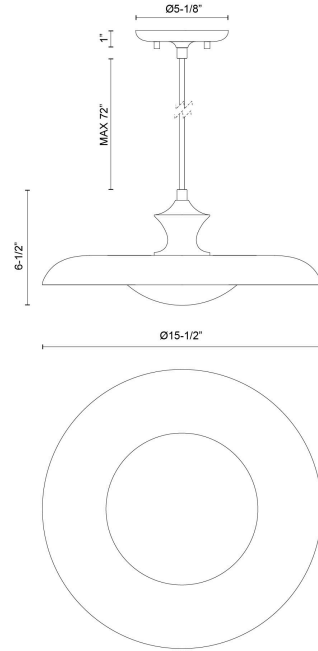

Minori 15-in Pendant

Model	Bulbs (not included)	Wattage (or equivalent)
PD557015 PD557015BGD PD557015CER PD557015PEC PD557015PGN	1 x E26	60W

The Minori lighting collection is like a vintage spinning top come to life! With its bright and cheerful colors, it's a fun and playful addition to any room. It's got a cool mix of old-school charm and modern style, so it's sure to turn heads and make a statement.

SPECIFICATION DETAILS

Fixture Dimensions	D15-1/2" x H6-1/2"
Canopy Dimensions	D5-1/8" x H1"
Minimum Hang Height	20"
Location	Dry
Glass Details	Opal Glass
Illumination Direction	Down
Light Source/Life	Socket
Material	Steel, Glass
Slopped Ceiling Adaptable	Yes
Shade Details	Steel Shade
Wire Length	72"
Wire Style	Color Matching Braided Wire
Compliance	UL Certified: Yes