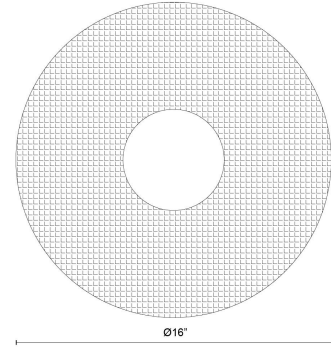

Kai 16-in Semi-Flush Mount

Model	Bulbs (not included)	Wattage (or equivalent)
SF641016 SF641016MB SF641016BG	1 x E26	60W

The Kai lighting collection is a real showstopper! With its natural rattan shade and bold brushed gold accents, it's a statement piece that'll add a touch of elegance to any room. Whether you hang it as a pendant or flush mount, Kai's warm and modern design is perfect for kitchen islands, bedrooms, and more.

SPECIFICATION DETAILS

Fixture Dimensions	D16" x H9-1/2"
Canopy Dimensions	D5-1/8" x H1-3/8"
Location	Dry
Illumination Direction	Down
Light Source/Life	Socket
Material	Steel, Rattan
Shade Details	Rattan Shade
Compliance	UL Certified: Yes