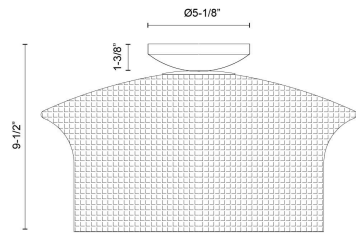

Kai 16-in Semi-Flush Mount

Model	Bulbs (not included)	Wattage (or equivalent)
SF641016 SF641016MB SF641016BG	1 x E26	60W

The Kai lighting collection is a real showstopper! With its natural rattan shade and bold brushed gold accents, it's a statement piece that'll add a touch of elegance to any room. Whether you hang it as a pendant or flush mount, Kai's warm and modern design is perfect for kitchen islands, bedrooms, and more.

SPECIFICATION DETAILS

Fixture Dimensions	D16" x H9-1/2"
Canopy Dimensions	D5-1/8" x H1-3/8"
Location	Dry
Illumination Direction	Down
Light Source/Life	Socket
Material	Steel, Rattan
Shade Details	Rattan Shade
Compliance	UL Certified: Yes

* For custom options, contact customer service.
* For warranty information, please visit www.kuzcolighting.com/warranty

FINISHES